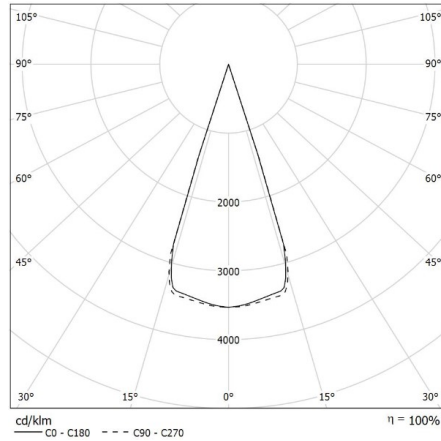

TERES PRO ART

CODE		FLUX	SIZE	CERTIFICATIONS
14GB15K4	15W 25° - 36° 4000K	1635lm	Ø 50mm	  

Optics

PC lens adjustable 25°-36° with flaps, CRI>95.

Body

Die-cast aluminum with epoxy powder coating.

Technical features