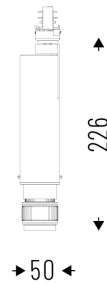

TERES PRO ART

CODE		FLUX	SIZE	CERTIFICATIONS
14GB15K4	15W 25° - 36° 4000K	1635lm	Ø 50mm	  

Optics

PC lens adjustable 25°-36° with flaps, CRI>95.

Body

Die-cast aluminum with epoxy powder coating.

Technical features